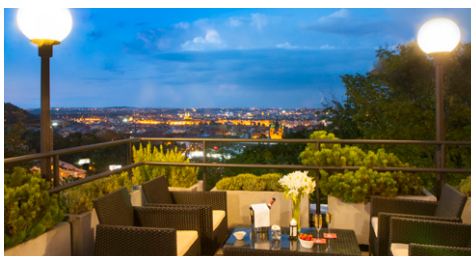

NH COLLECTION
HOTELS

NH Collection Prague

The NH Collection Prague hotel is situated on the top of the Mrázovka hill in the center of a calm park, from which it is possible to enjoy a beautiful view of the city.

It is accessible by a unique cable car, serving as the connection transport means for the two hotel buildings.

The hotel offers 136 spacious rooms divided into three categories and highly functional facilities for organization of conferences and other events of any kind. There is also a modern restaurant, lounge and wellness center with a swimming pool, sauna and whirlpool.

The guests can use the services of NH Prague City hotel building.

- Distance to the airport: 14 km
- Distance to the main train station: 3 km
- Distance to the city center: 3,5 km

NH Collection Prague

U Mrázovky 1566, 150 00 Prague 5

Czech Republic

T: +420 257 154 111

nhcollectionprague@nh-hotels.com

www.nh-collection.com

feel
the extraordinary

Ristorante Il Giardino Toscano - Italian restaurant with its cuisine focused on the region of Tuscany, offering exquisite dining experience and Sunday brunches
lunch 11:30 - 15:00 dinner 18:00 - 23:00

Sky Lounge - modern lounge located on the top floor, offering a wide choice of drinks which you can enjoy also on the terrace with an exceptional view of the city
17:00 - 24:00

MEETING ROOMS AND RESTAURANTS CAPACITIES

MEETING ROOMS	Day light	SQM	Height (m)	U-Shape	Class-room	Block	Theater	Cabaret	O-shape (Geneva)	Cocktail / raut	Banquet dance floor ^A	Banquet
Brussels 1 - 2	☑	86,3	3,2	40	61	32	90	50	43	80	--	81
Brussels 1 - 3	☑	128,3	3,2	50	96	42	135	84	64	120	--	112
Brussels 1 - 4	☑	170,3	3,2	61	128	64	180	105	74	160	--	136
Brussels 1, 2, 3, 4	☑	42,0	3,2	24	27	20	40	20	29	40	--	45
Syndicate	☑	29,7	3,2	15	21	15	27	14	17	--	--	--