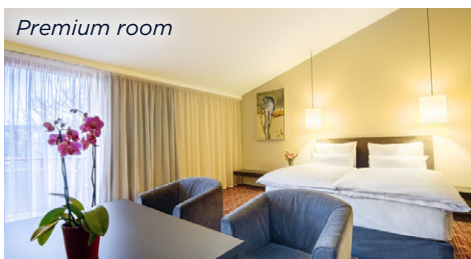

Wellness center